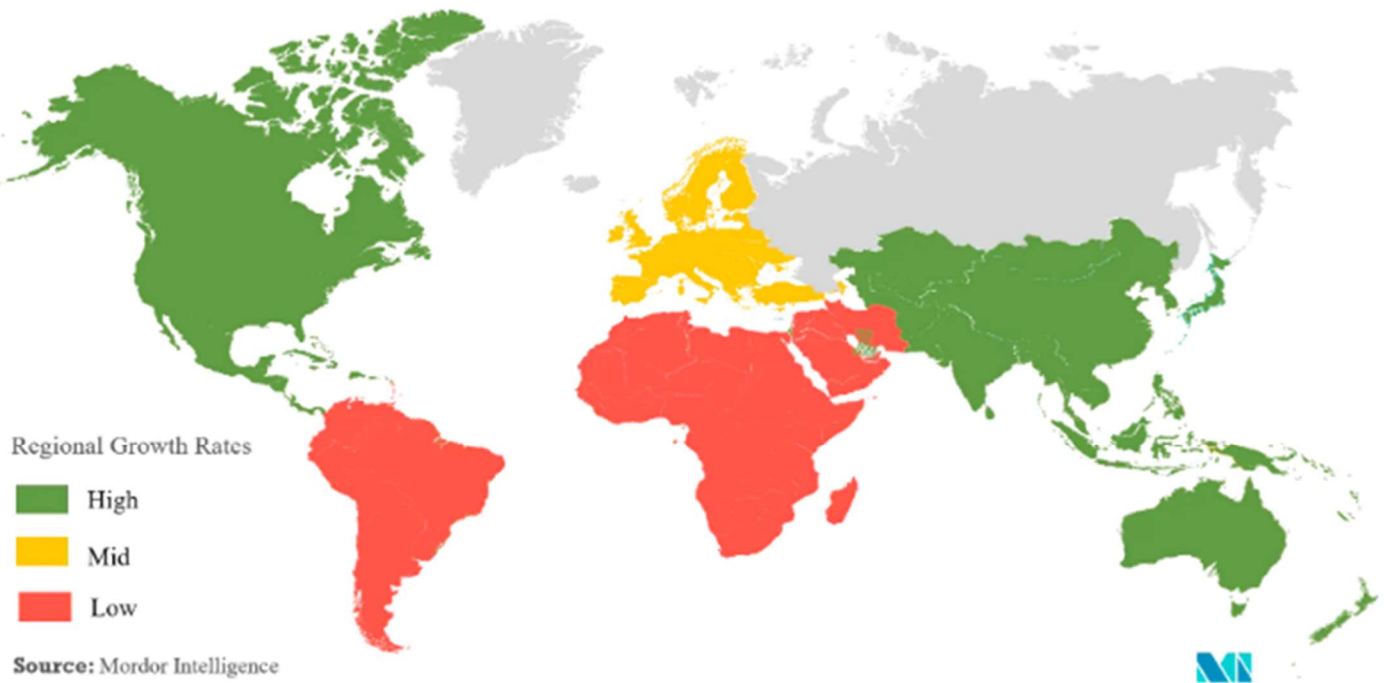

Big Opportunity

There is a huge opportunity
on the Global GIS market
estimated to \$14,5B by 2025

(source: MarketsandMarkets Research PrivateLtd)

Growth Rate by Region

Geographic Information System Market- Growth Rate by Region (2020 - 2025)